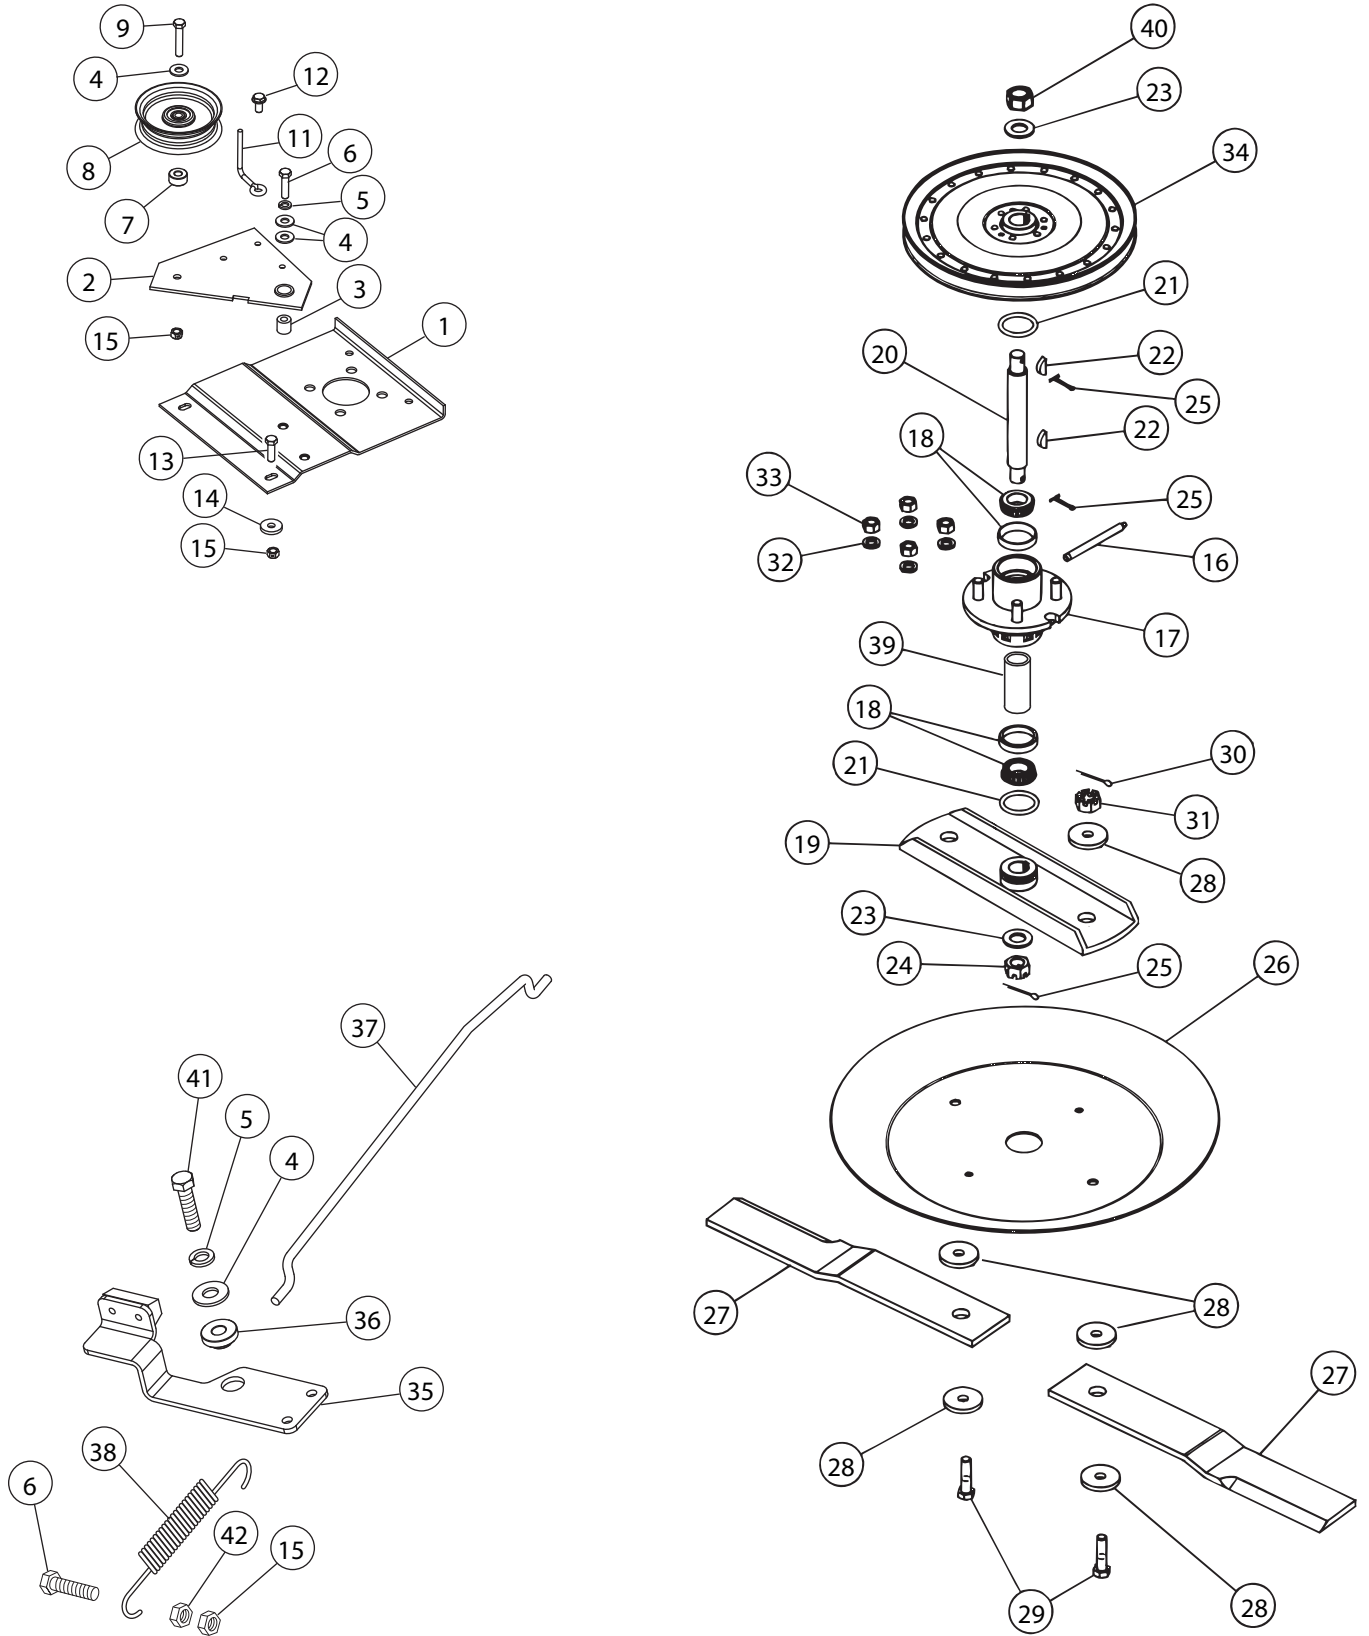

42" ROUGH CUT TRAILMOWER - MODEL 45-03612

42" ROUGH CUT TRAILMOWER - MODEL 45-03612

ITEM	PART NO.	DESCRIPTION
1.	64906	IDLER MOUNTING BRACKET
2.	64899	IDLER ARM
3.	24472	BUSHING
4.	43070	WASHER FLAT
5.	43003	WASHER 3/8" LOCK
6.	43062	BOLT 3/8-16 X 1-1/2" HEX HEAD
7.	49148	SPACER
8.	HA21341	IDLER PULLEY (FLAT)
9.	43432	BOLT 3/8-16 X 2-1/2" HEX HEAD
10.	43082	NUT 3/8-16 HEX LOCK
11.	HA22981	GUIDE BELT
12.	HA22224	SCREW 3/8-16 X 3/4 SELF TAPPING
13.	43087	BOLT 3/8-16 X 1-1/4" HEX HEAD
14.	HA15200	WASHER FLAT
15.	HA21362	NUT 3/8-16 NYLOCK
16.	HA24367	GREASE FITTING
17.	HA24278	HUB (WITH STUDS)
18.	HA24280	BEARING
19.	64913	HUB BLADE
20.	49149	SHAFT SPINDLE
21.	HA24282	SEAL O-RING
22.	HA3073	KEY 1/4" SQ X 1"
23.	HA456151	WASHER 13/16 X 1-1/2 X .134 FLAT
24.	HA427639	NUT 3/4-16 SLOTTED HEX
25.	43010	PIN 1/8" X 1" COTTER
26.	HA24624	DISC BLADE MOUNTING
27.	HA24288	BLADE
28.	HA24625	WASHER - FLAT
29.	HA24592	BOLT - 7/8-9 X 2-1/4" HEX BOLT
30.	HA137258	PIN 3/16 X 1-3/4 COTTER
31.	HA24593	NUT 7/8-9 SLOTTED HEX
32.	43353	WASHER 1/2 MED. LOCK
33.	HA120371	NUT 1/2-20 HEX
34.	65102	PULLEY, SPINDLE
35.	64902	BRAKE
36.	49155	TRUNNION
37.	49160	BRAKE ROD
38.	HA20186	SPRING
39.	49624	SPACER, BEARING
40.	49674	NUT, 3/4-16 NYLOCK
41.	49681	BOLT, HEX 3/8-16 X 1" HEX HEAD (SCOTCH GRIP)
42.	43015	NUT, HEX 3/8-16