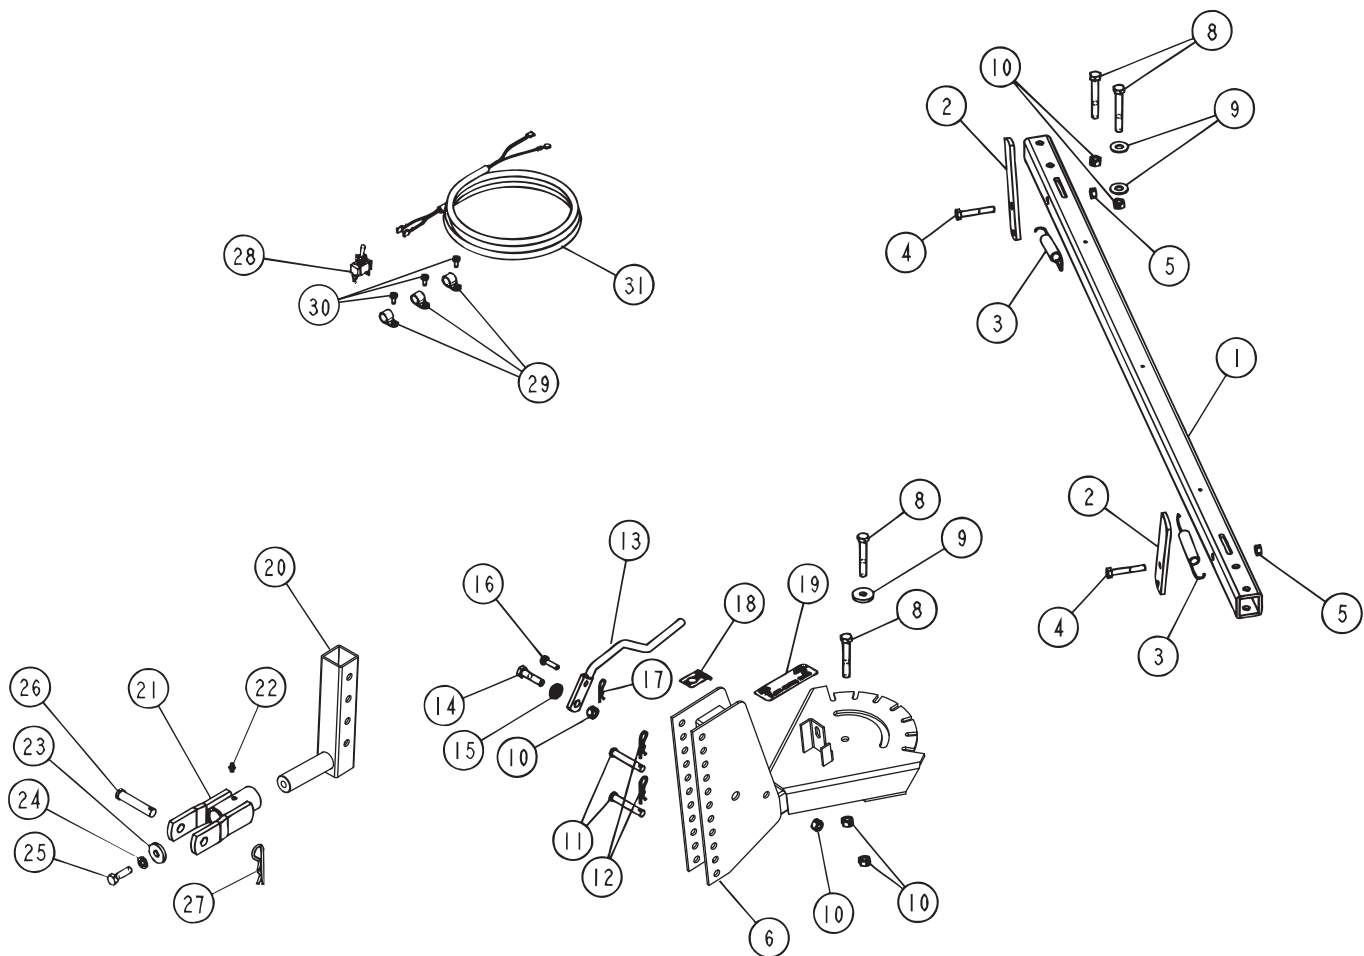

# 42" ROUGH CUT TRAILMOWER - MODEL 45-03612

ITEM	PART NO.	DESCRIPTION	ITEM	PART NO.	DESCRIPTION
1.	25273	TUBE DRAWBAR (MODEL 45-0361)	17.	HA3090	PIN, HAIR COTTER .08 X 1-1/8
	HA24321	TUBE DRAWBAR (MODEL 45-03071)	18.	HA23262	DECAL ENGINE SHUT-OFF
2.	HA24441	STRAP HITCH	19.	HA23265	DECAL CLUTCH LEVER
3.	HA20186	SPRING EXTENSION	20.	64910	BRACKET DRAWBAR ADJUSTMENT
4.	44180	BOLT 5/16-18 X 2" HEX HEAD	21.	HA24326	DRAWBAR SWIVEL
5.	47810	NUT 5/16-18 HEX LOCK	22.	HA5074	FITTING GREASE
6.	64909	HITCH ASSEMBLY	23.	HA15200	WASHER
8.	43509	BOLT 3/8-16 X 2-3/4 HEX HEAD	24.	43003	WASHER 3/8 LOCK
9.	43070	WASHER 3/8 FLAT	25.	43087	BOLT 3/8-16 X 1-1/4 HEX HEAD
10.	43082	NUT 3/8-16 HEX LOCK	26.	HA24330	PIN CLEVIS
11.	HA23636	PIN CLEVIS	27.	HA3341	PIN HAIR COTTER, 5/32"
12.	47134	PIN HAIR COTTER .08 X 1.58	28.	HA22759	SWITCH ON/OFF
13.	49157	LEVER CLUTCH	29.	HA23761	CLIP HOSE 3/8"
14.	43062	BOLT 3/8-16 X 1-1/2 HEX HEAD	30.	HA9411666	SCREW #10-16 X 1/2 SELF TAPPING
15.	HA19445	SPRING COMPRESSION	31.	49164	WIRE HARNESS (MODEL 45-0361)
16.	43982	PIN, CLEVIS 1/4 X 5/8		HA24353	WIRE HARNESS (MODEL 45-03071)